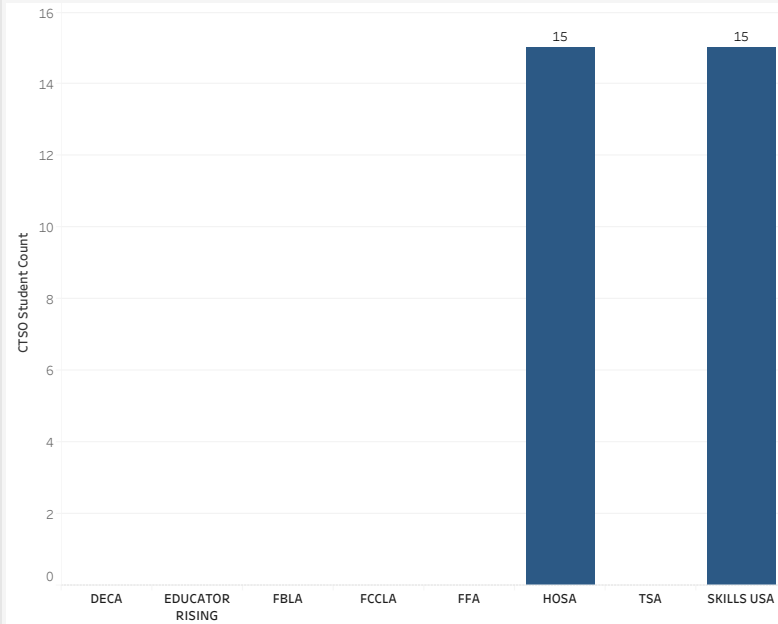

Year
2026

LEA
Salt Lake Academy High

School
All

NAVIGATION

					15	15	

CTSO Performance