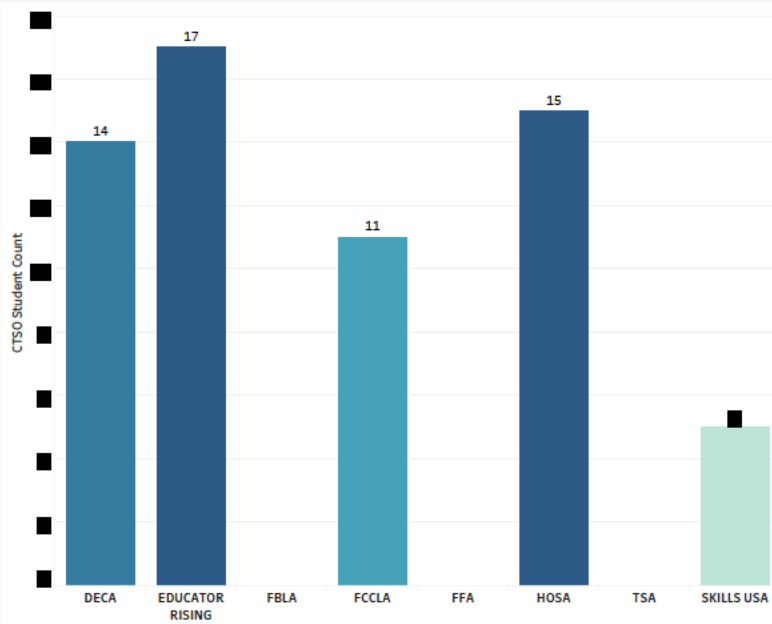

Year
2026

LEA
Providence Hall

School
All

NAVIGATION

14	17		11		15		

CTSO Performance