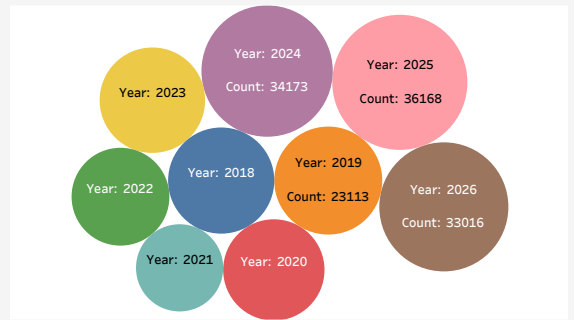

Year
2026

LEA
Itineris Early College High

School
All

NAVIGATION

18

31

CTSO Performance

Year All

CTSO Bubble chart

Trend Analysis by Grand Total