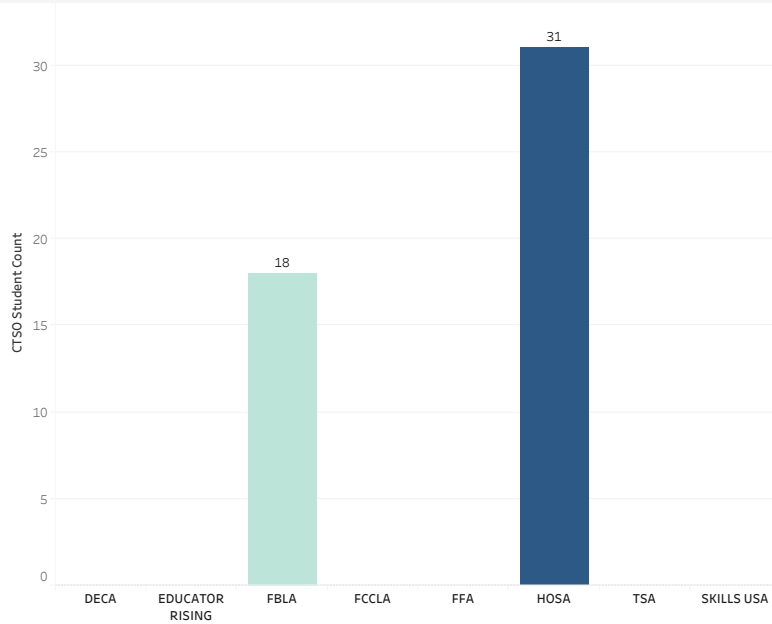

Year
2026

LEA
Itineris Early College High

School
All

NAVIGATION

18

31

CTSO Performance

Year All

CTSO Bubble chart

Trend Analysis by Grand Total