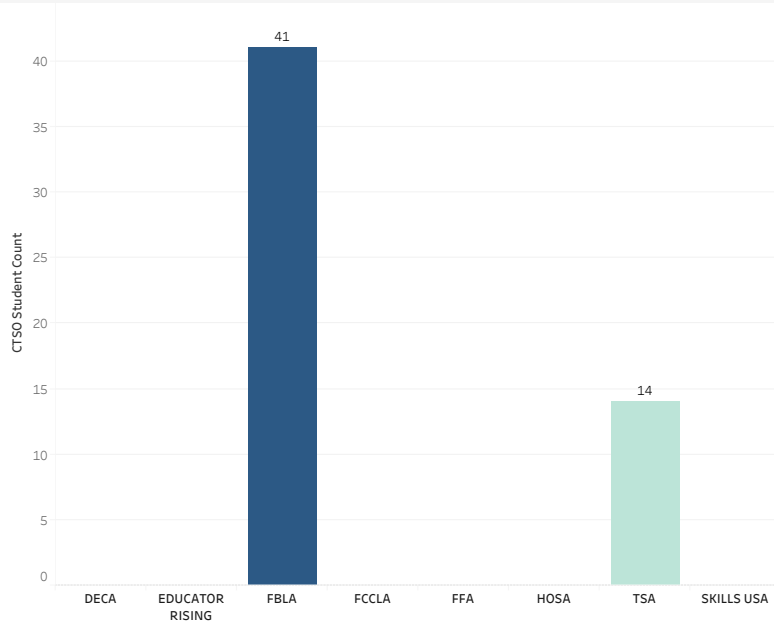

Year
2026

LEA
InTech Collegiate Academy

School
All

NAVIGATION

41

14

CTSO Performance