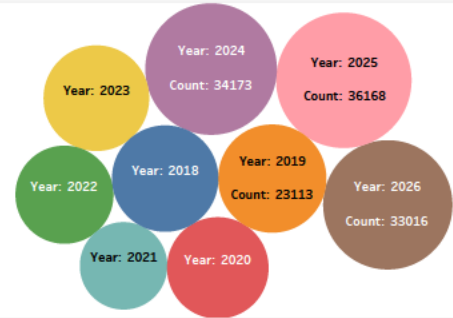

Year
2026

LEA
Fast Forward High

School
All

NAVIGATION

12

CTSO Performance

Year All

CTSO Bubble chart

Trend Analysis by Grand Total