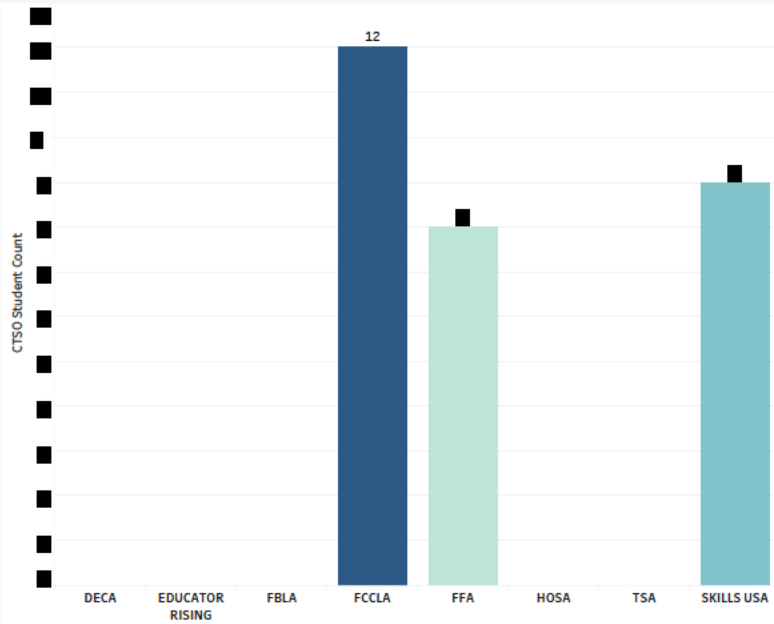

Year
2026

LEA
Fast Forward High

School
All

NAVIGATION

12

CTSO Performance

Year All

CTSO Bubble chart

Trend Analysis by Grand Total