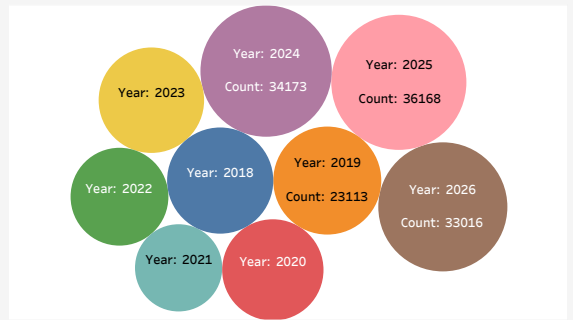

CTSO Bubble chart