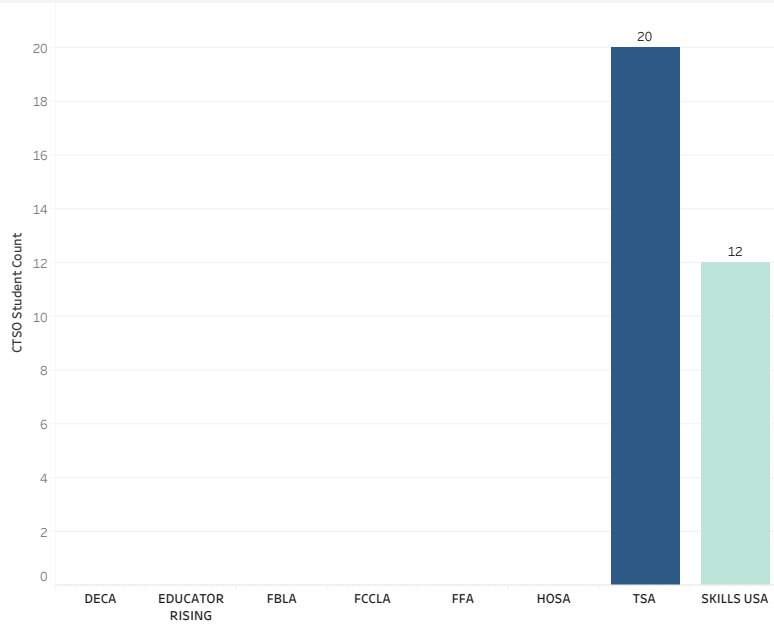

Year
2026

LEA
East Hollywood High

School
All

NAVIGATION

12

20

CTSO Performance