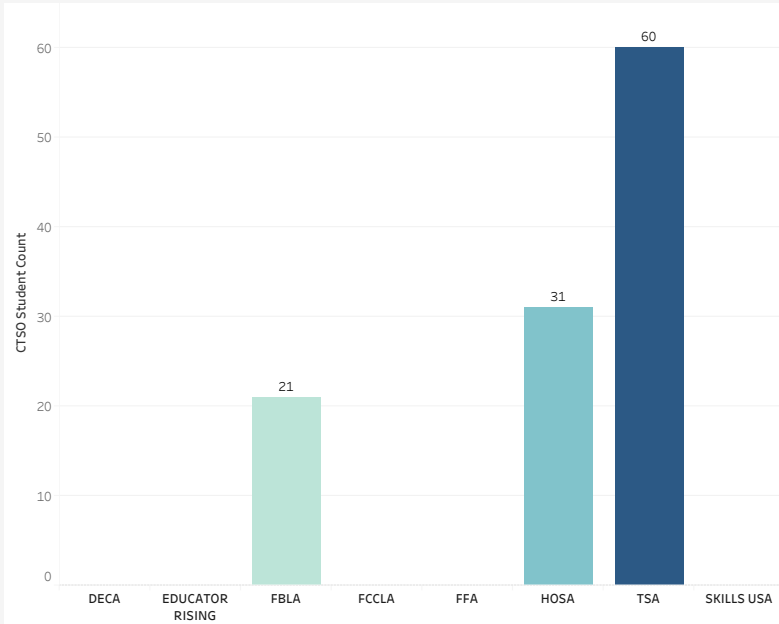

Year
2026

LEA
Beehive Science and Technology Academy

School
All

NAVIGATION

		21			31		60

CTSO Performance

Year All

CTSO Bubble chart

Trend Analysis by Grand Total